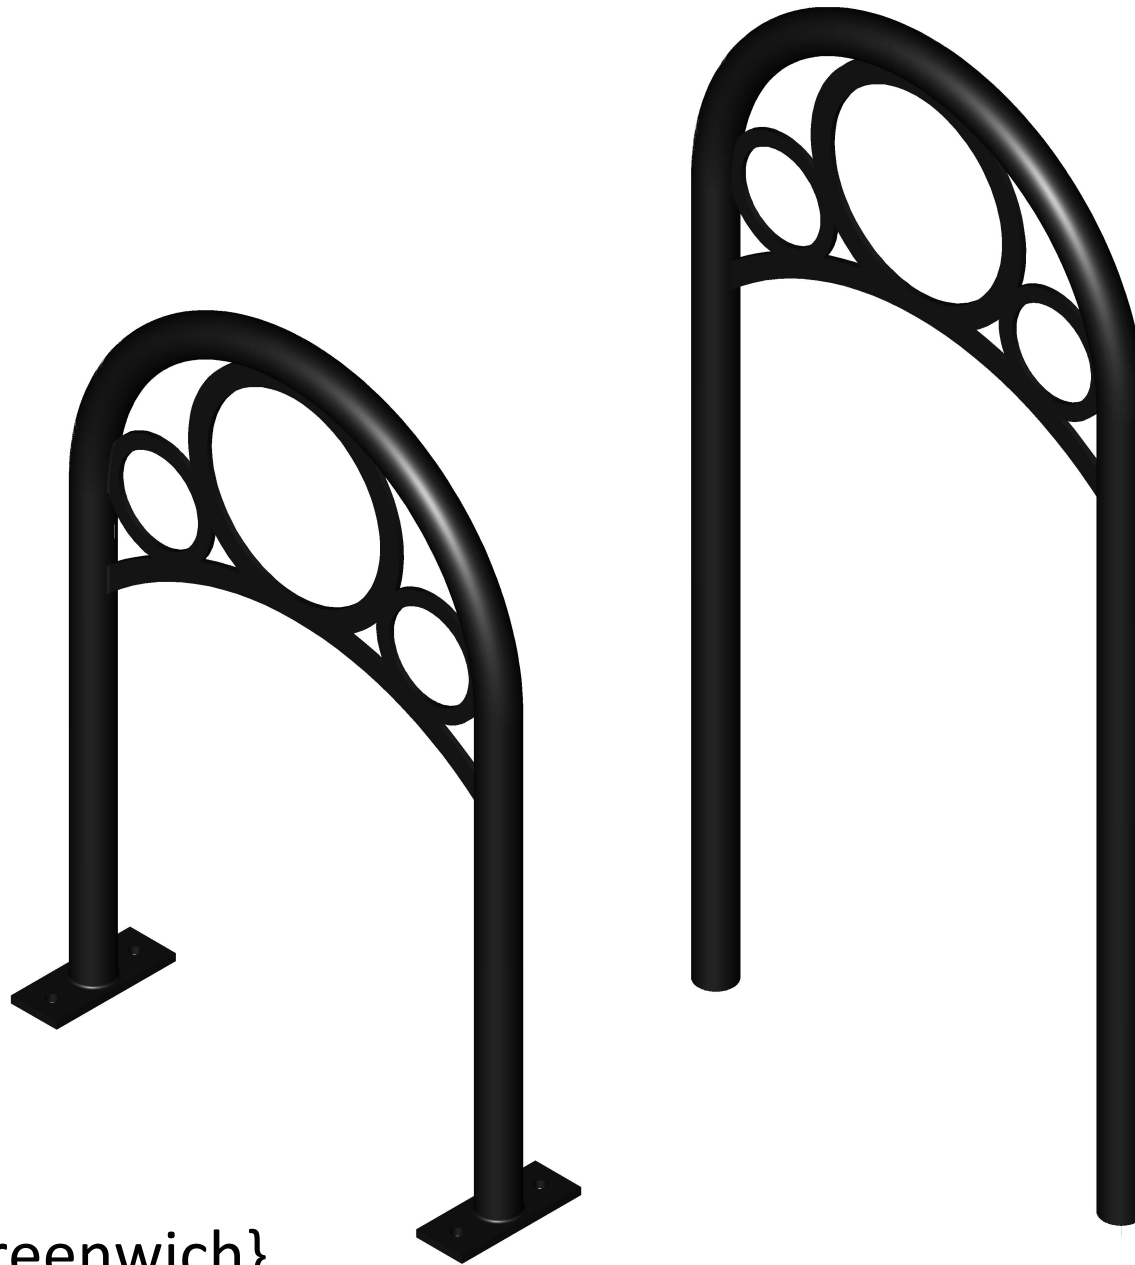

In Ground #12103  
Surface #12141

Vintage {Greenwich}  
Surface Mount / In Ground Mount

## SURFACE MOUNT

## IN GROUND MOUNT

In Ground #12103  
Surface #12141

3/8" x 1" Torx Bolt &  
3/8" x 1" S/S Drop In Anchor  
(4) Places per Rack

Vintage {Greenwich} Racks  
Surface Mount / In Ground Mount {Dims}

www.cyclesafe.com