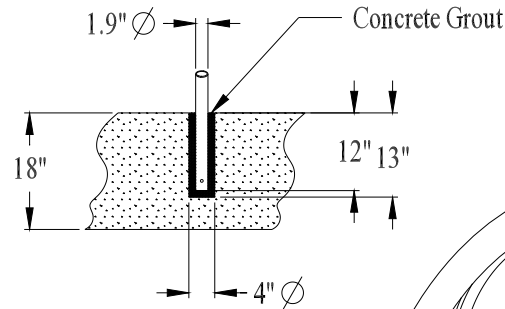

## SURFACE MOUNT

## IN GROUND MOUNT

In Ground #12103  
Surface #12141

3/8" x 1" Torx Bolt &  
3/8" x 1" S/S Drop In Anchor  
(4) Places per Rack

Vintage {Greenwich} Racks  
Surface Mount / In Ground Mount {Dims}

www.cyclesafe.com