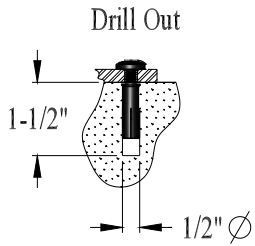

## SURFACE MOUNT

## IN GROUND MOUNT

In Ground #12103  
Surface #12141

3/8" x 1" Torx Bolt &  
3/8" x 1" S/S Drop In Anchor  
(4) Places per Rack

Vintage {Greenwich} Racks  
Surface Mount / In Ground Mount {Dims}

www.cyclesafe.com