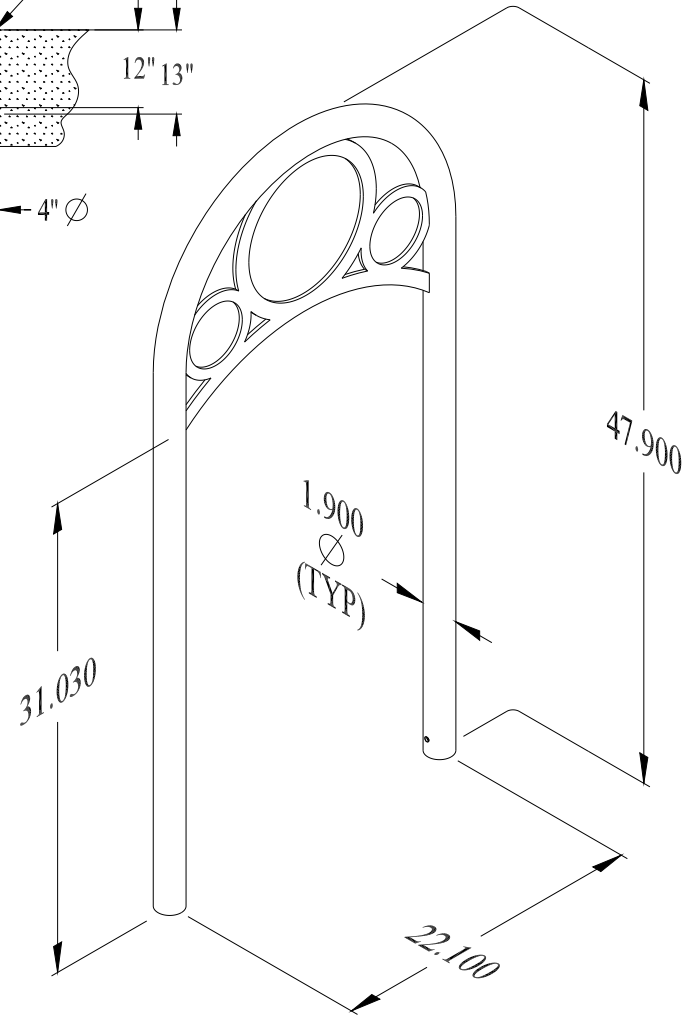

In Ground #12103  
Surface #12141

Vintage {Greenwich}  
Surface Mount / In Ground Mount

## SURFACE MOUNT

## IN GROUND MOUNT

In Ground #12103  
Surface #12141

3/8" x 1" Torx Bolt &  
3/8" x 1" S/S Drop In Anchor  
(4) Places per Rack

Vintage {Greenwich} Racks  
Surface Mount / In Ground Mount {Dims}

www.cyclesafe.com