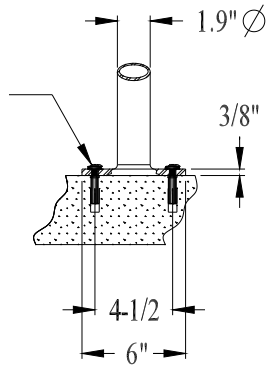

## SURFACE MOUNT

## IN GROUND MOUNT

In Ground #12103  
Surface #12141

3/8" x 1" Torx Bolt &  
3/8" x 1" S/S Drop In Anchor  
(4) Places per Rack

Vintage {Greenwich} Racks  
Surface Mount / In Ground Mount {Dims}

www.cyclesafe.com