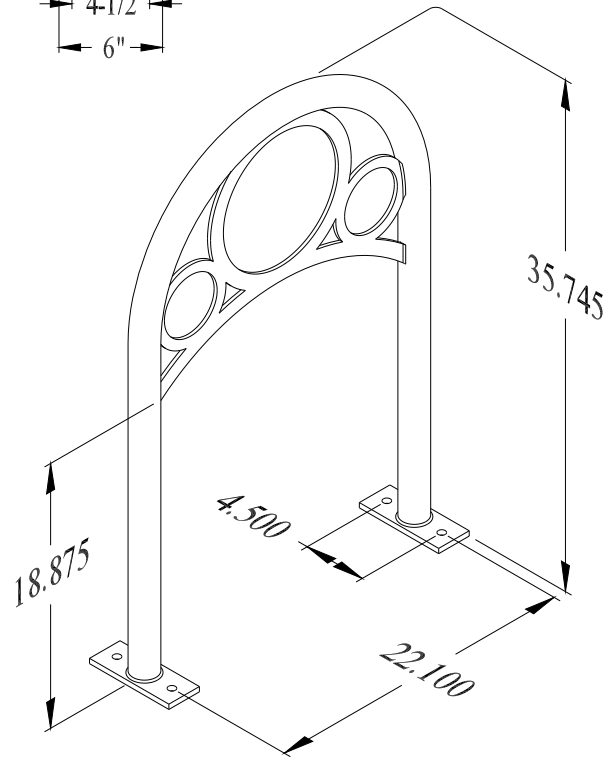

In Ground #12103  
Surface #12141

Vintage {Greenwich}  
Surface Mount / In Ground Mount

## SURFACE MOUNT

## IN GROUND MOUNT

In Ground #12103  
Surface #12141

3/8" x 1" Torx Bolt &  
3/8" x 1" S/S Drop In Anchor  
(4) Places per Rack

Vintage {Greenwich} Racks  
Surface Mount / In Ground Mount {Dims}

www.cyclesafe.com